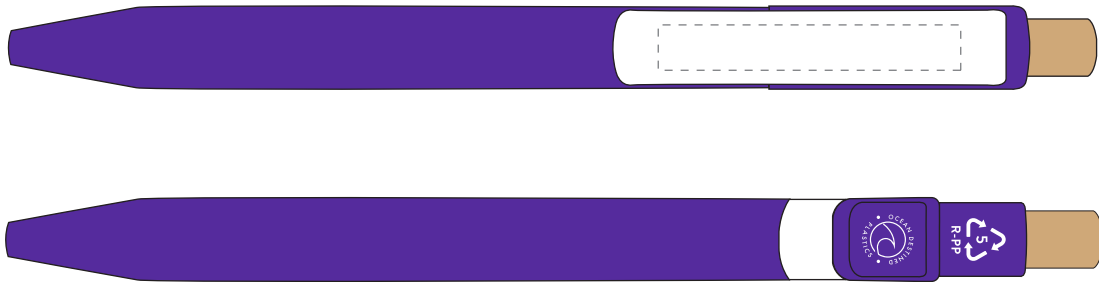

Your Ref:	Quantity:	Product Code: TPC000119
Our Ref:	Version: 1	Product Colour: PURPLE

PRINTING CONCERNS:

PRODUCT INFO:

We stock this item in the following colours

PANTONE REFERENCE(S)

- Colour 1
- Colour 1
- Colour 1
- Colour 1

ARTWORK SCALE 100%

ARTWORK SCALE 100%
Max print area: 40mm x 6mm

Product Image for visualisation
- colours may vary

The dashed line is to demonstrate print area and will not appear on your printed item

PLEASE NOTE: